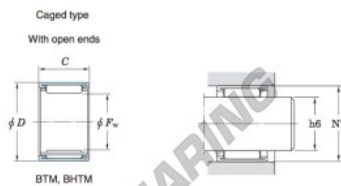

Rolamento de agulhas BTM424709AJ-JTEKT - BTM424709AJ-JTEKT

<https://www.123rolamento.pt/rolamento-mancal/rolamento-agulhas/agulhas/btm424709aj-jtekt>

Drawn cup needle roller bearings Koyo

Boundary dimensions (mm)			Basic load ratings (kN)		Limiting speeds (min⁻¹)		Bearing No.²⁾	
F_w	D	C	C_r	C_{0r}	Oil lub.		Caged type	
		b min.					With open ends	With closed end
41.50	46.50	8.50	—	7.00	13.9	9 200	BTM424709AJ	

Full complement type		Recommended dimensions (mm)				(Refer.) Mass (g)	
With open ends	With closed end	Shaft dia. (φ6)		Housing bore dia. (N7)		With open ends	With closed end
		min.	max.	min.	max.		
—	—	41.484	41.500	46.467	46.492	15	—

CARACTERÍSTICAS DO PRODUTO

Marca	JTEKT
Nº Ean13	3663952472690
Diâmetro interior	41.5 mm
Diâmetro exterior	46.5 mm
Espessura	8.5 mm
Peso	15 g
Embalagem	1

contato@123rolamento.pt

CRT4 de Lesquin 60 Rue Du Haut De Sainghin 59273 Fretin FRANCE