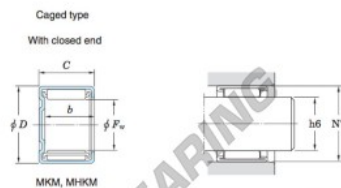

## Rolamento de agulhas MKM4520-JTEKT - MKM4520-JTEKT

<https://www.123rolamento.pt/rolamento-mancal/rolamento-agulhas/agulhas/mkm4520-jtekt>

Drawn cup needle roller bearings Koyo

Boundary dimensions (mm)			Basic load ratings (kN)		Limiting speeds (min <sup>-1</sup> )	Bearing No. <sup>2)</sup>
$F_w$	$D$	$C$	$b$ min.	$C_r$	$C_{10}$	Oil lub.
45	52	20	17.3	23.3	33.4	8 200

Full complement type		Recommended dimensions (mm)				Refer. Mass (g)	
With open ends	With closed end	Shaft dia. (H6) min.	max.	Housing bore dia. (N7) min.	max.	With open ends	With closed end
—	—	44.984	45.000	54.961	54.991	79	90

### CARACTERÍSTICAS DO PRODUTO

Marca	JTEKT
Nº Ean13	3663952472805
Diâmetro interior	45 mm
Diâmetro exterior	52 mm
Espessura	20 mm
Peso	90 g
Embalagem	1

[contato@123rolamento.pt](mailto:contato@123rolamento.pt)