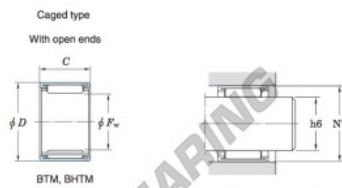

## Rolamento de agulhas BTM778415AJ-JTEKT - BTM778415AJ-JTEKT

<https://www.123rolamento.pt/rolamento-mancal/rolamento-agulhas/agulhas/btm778415aj-jtekt>

Drawn cup needle roller bearings Koyo

Boundary dimensions (mm)			Basic load ratings (kN)		Limiting speeds (min <sup>-1</sup> )	Bearing No. <sup>2)</sup>
F <sub>w</sub>	D	C	C <sub>r</sub>	C <sub>0r</sub>	Oil lub.	Caged type With open ends With closed end
76.50	83.50	15	23.5	65.4	5 000	BTM778415AJ

Full complement type		Recommended dimensions (mm)				(Refer.) Mass (g)	
With open ends	With closed end	Shaft dia. (H6) min.	max.	Housing bore dia. (H7) min.	max.	With open ends	With closed end
—	—	76.481	76.500	83.455	83.490	70	—

### CARACTERÍSTICAS DO PRODUTO

Marca	JTEKT
Nº Ean13	3663952473048
Diâmetro interior	76.5 mm
Diâmetro exterior	83.5 mm
Espessura	15 mm
Peso	70 g
Embalagem	1

[contato@123rolamento.pt](mailto:contato@123rolamento.pt)