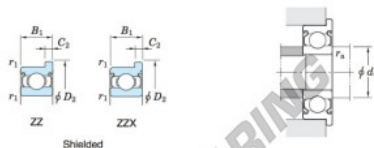

| Boundary dimensions (mm) |    |     |                               | Basic load ratings (kN)       |                 |                 | Factor | Limiting speeds (min <sup>-1</sup> ) |                      | Bearing No. |                      |
|--------------------------|----|-----|-------------------------------|-------------------------------|-----------------|-----------------|--------|--------------------------------------|----------------------|-------------|----------------------|
| d                        | D  | B   | r <sup>1</sup> <sub>mn.</sub> | r <sup>1</sup> <sub>mn.</sub> | C <sub>10</sub> | C <sub>90</sub> |        | f <sub>0</sub>                       | Grease lub. (ZZ, ZX) |             | Oil lub. (Open, ZXX) |
| 7                        | 11 | 2.5 | 3                             | 0.1                           | 0.08            | 0.46            | 0.20   | 15.6                                 | 49 000               | 59 000      | Open                 |

|              | Dimensions of flange (mm) |                |                |                | Mounting dimensions (mm) |                        | Refer. 3<br>Mass (g) |
|--------------|---------------------------|----------------|----------------|----------------|--------------------------|------------------------|----------------------|
|              | D <sub>1</sub>            | D <sub>2</sub> | C <sub>1</sub> | C <sub>2</sub> | d <sub>a</sub><br>min.   | r <sub>a</sub><br>max. |                      |
| Shielded     |                           |                |                |                |                          |                        |                      |
| WMLF7011 ZXZ | 12.2                      | 12.2           | 0.6            | 0.6            | 7.8                      | 0.08                   | 0.8                  |