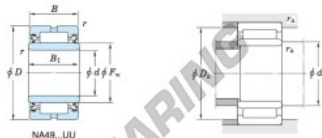

Rolamento de agulhas NA4900UU-JTEKT - NA4900UU-JTEKT

<https://www.123rolamento.pt/rolamento-mancal/rolamento-agulhas/agulhas/na4900uu-jtekt>

Machined ring needle roller bearings ————— **Koyo**

F_w 29 – 37 mm

With inner ring

Boundary dimensions (mm)				Basic load ratings (kN)		Limiting speeds¹⁾ (min⁻¹)		Bearing No. Without inner ring
F_w	d	D	B	C_r	C_{10}	Oil lub.	Without inner ring	
14	10	22	13	7.5	7.7	14 000	—	
Mounting dimensions (mm)				(Refer.) Mass (kg)		(Refer.) Applicable inner ring No.		
With inner ring				Without inner ring	With inner ring	No.		
NA4900UU				12	20	0.025	IRM101414	

CARACTERÍSTICAS DO PRODUTO

Marca	JTEKT
Nº Ean13	3663952477770
Diâmetro interior	10 mm
Diâmetro exterior	22 mm
Espessura	13 mm
Peso	25 g
Embalagem	1

contato@123rolamento.pt

CRT4 de Lesquin 60 Rue Du Haut De Sainghin 59273 Fretin FRANCE