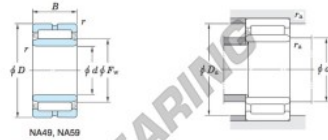

Rolamento de agulhas NA4900-JTEKT - NA4900-JTEKT

<https://www.123rolamento.pt/rolamento-mancal/rolamento-agulhas/agulhas/na4900-jtekt>

Machined ring needle roller bearings Koyo

F_w 29 – 37 mm

With inner ring

Boundary dimensions (mm)					Basic load ratings (kN)			Limiting speeds¹⁾ (min⁻¹)		Bearing No. Without inner ring
F_w	d	D	B	B_1	C_r	C_{10}	Oil lub.	Grease lub.		
14	10	22	13	—	0.3	7.6	9.1	31 000	—	
Mounting dimensions (mm)					[Refer.] Mass (kg)		[Refer.] Applicable inner ring No.			
With inner ring					Without inner ring	With inner ring				
NA4900					12	20	0.3	0.017	0.025	IRM101413

CARACTERÍSTICAS DO PRODUTO

Marca	JTEKT
Nº Ean13	3663952477787
Diâmetro interior	10 mm
Diâmetro exterior	22 mm
Espessura	13 mm
Peso	25 g
Embalagem	1

contato@123rolamento.pt

CRT4 de Lesquin 60 Rue Du Haut De Sainghin 59273 Fretin FRANCE