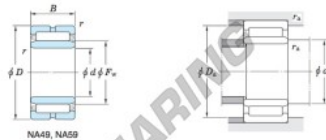

Rolamento de agulhas NA4900R-JTEKT - NA4900R-JTEKT

<https://www.123rolamento.pt/rolamento-mancal/rolamento-agulhas/agulhas/na4900r-jtekt>

Machined ring needle roller bearings Koyo

F_w 29 – 37 mm

With inner ring

Boundary dimensions (mm)					Basic load ratings (kN)			Limiting speeds¹⁾ (min⁻¹)		Bearing No. Without inner ring
F_w	d	D	B	B_1	C_r	C_{10}	Oil lub.	Grease lub.		
14	10	22	13	—	9.3	10.1	30 000	—	—	
		Mounting dimensions (mm)			(Refer.) Mass (kg)		(Refer.) Applicable inner ring No.			
		d_a	D_a	r_a	Without inner ring	With inner ring				
		max.	max.	max.	0.016	0.023	IRM101413			
		NA4900R			12	20	0.3			

CARACTERÍSTICAS DO PRODUTO

Marca	JTEKT
Nº Ean13	3663952477794
Diâmetro interior	10 mm
Diâmetro exterior	22 mm
Espessura	13 mm
Peso	23 g
Embalagem	1

contato@123rolamento.pt

CRT4 de Lesquin 60 Rue Du Haut De Sainghin 59273 Fretin FRANCE