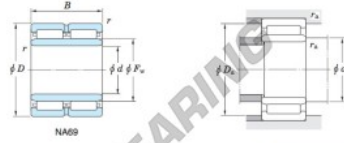

Rolamento de agulhas NA6901-JTEKT - NA6901-JTEKT

<https://www.123rolamento.pt/rolamento-mancal/rolamento-agulhas/agulhas/na6901-jtekt>

Machined ring needle roller bearings ————— **Koyo**
F_w 29 – 37 mm

With inner ring

Boundary dimensions (mm)				Basic load ratings (kN)		Limiting speeds¹⁾ (min⁻¹)		Bearing No.
F_w	d	D	B	C_r	C_{10r}	Oil lub.	Without inner ring	
16	12	24	22	16.3	21.7	27 000	—	
Mounting dimensions (mm)				(Refer.) Mass (kg)		(Refer.) Applicable inner ring No.		
With inner ring				Without inner ring	With inner ring			
NA6901				14	22	0.030	0.045	IRM121622

CARACTERÍSTICAS DO PRODUTO

Marca	JTEKT
Nº Ean13	3663952477848
Diâmetro interior	12 mm
Diâmetro exterior	24 mm
Espessura	22 mm
Peso	45 g
Embalagem	1

contato@123rolamento.pt

CRT4 de Lesquin 60 Rue Du Haut De Sainghin 59273 Fretin FRANCE