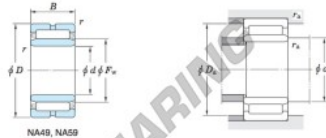

Rolamento de rolos NA49-28R-JTEKT - NA49-28R-JTEKT

<https://www.123rolamento.pt/rolamento-mancal/rolamento-rolos/rolos/na49-28r-jtekt>

Machined ring needle roller bearings Koyo

F_w 29 – 37 mm

With inner ring

Boundary dimensions (mm)					Basic load ratings (kN)			Limiting speeds¹⁾ (min⁻¹)		Bearing No.	
F_w	d	D	B	B_1	r mm	C_r	C_{10}	Oil lub.	Grease lub.	Without inner ring	
32	28	45	17	—	0.3	25.0	33.8	14 000	—	—	
Mounting dimensions (mm)					(Refer.) Mass (kg)		(Refer.) Applicable inner ring No.				
With inner ring					d_a max.	D_a max.	r_a max.	Without inner ring	With inner ring		
NA49/28R					30	43	0.3	0.075	0.099	IRM283217	

CARACTERÍSTICAS DO PRODUTO

Marca	JTEKT
Nº Ean13	3663952482828
Diâmetro interior	28 mm
Diâmetro exterior	45 mm
Espessura	17 mm
Peso	99 g
Embalagem	1

contato@123rolamento.pt

CRT4 de Lesquin 60 Rue Du Haut De Sainghin 59273 Fretin FRANCE