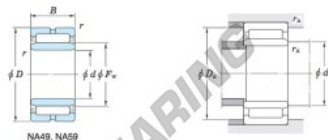

Rolamento de rolos NA5906-JTEKT - NA5906-JTEKT

<https://www.123rolamento.pt/rolamento-mancal/rolamento-rolos/rolos/na5906-jtekt>

Machined ring needle roller bearings Koyo

F_w 29 – 37 mm

With inner ring

Boundary dimensions (mm)				Basic load ratings (kN)		Limiting speeds¹⁾ (min⁻¹)		Bearing No.
F_w	d	D	B	C_r	C_{10}	Oil lub.	Without inner ring	
35	30	47	23	33.8	51.0	13 000	—	
Mounting dimensions (mm)				(Refer.) Mass (kg)		(Refer.) Applicable inner ring No.		
With inner ring				Without inner ring	With inner ring			
NA5906				32	45	0.096	0.141	IRM303523

CARACTERÍSTICAS DO PRODUTO

Marca	JTEKT
Nº Ean13	3663952482934
Diâmetro interior	30 mm
Diâmetro exterior	47 mm
Espessura	23 mm
Peso	141 g
Embalagem	1

contato@123rolamento.pt

CRT4 de Lesquin 60 Rue Du Haut De Sainghin 59273 Fretin FRANCE