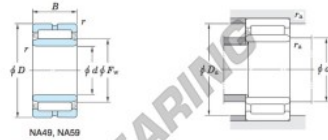

Rolamento de rolos NA5910-JTEKT - NA5910-JTEKT

<https://www.123rolamento.pt/rolamento-mancal/rolamento-rolos/rolos/na5910-jtekt>

Machined ring needle roller bearings Koyo

F_w 29 ~ 37 mm

With inner ring

Boundary dimensions (mm)				Basic load ratings (kN)		Limiting speeds¹⁾ (min⁻¹)		Bearing No.	
F_w	d	D	B	C_r	C_{10}	Oil lub.	Without inner ring		
58	50	72	30	61.6	110.0	7 900	—		
Mounting dimensions (mm)				(Refer.) Mass (kg)		(Refer.) Applicable inner ring No.			
With inner ring				Without inner ring	With inner ring				
NA5910				54	68	0.8	0.221	0.375	IRM505830

CARACTERÍSTICAS DO PRODUTO

Marca	JTEKT
Nº Ean13	3663952483573
Diâmetro interior	50 mm
Diâmetro interior	1.969" inch
Diâmetro exterior	72 mm
Diâmetro exterior	2.835" inch
Espessura	30 mm
Espessura	1.181" inch
Peso	375 g
Embalagem	1

contato@123rolamento.pt

CRT4 de Lesquin 60 Rue Du Haut De Sainghin 59273 Fretin FRANCE