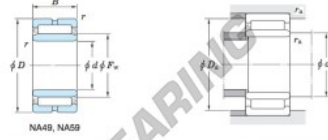

Rolamento de rolos NA5915-JTEKT - NA5915-JTEKT

<https://www.123rolamento.pt/rolamento-mancal/rolamento-rolos/rolos/na5915-jtekt>

Machined ring needle roller bearings ————— **Koyo**
F_w 29 – 37 mm

With inner ring

Boundary dimensions (mm)				Basic load ratings (kN)		Limiting speeds¹⁾ (min⁻¹)		Bearing No.	
F_w	d	D	B	C_r	C_{0r}	Oil lub.	Without inner ring		
85	75	105	40	109.0	216.0	5 400	—		
Mounting dimensions (mm)				(Refer.) Mass (kg)		(Refer.) Applicable inner ring No.			
With inner ring				Without inner ring	With inner ring				
NA5915				80	100	1	0.844	1.03	IRM758540

CARACTERÍSTICAS DO PRODUTO

Marca	JTEKT
Nº Ean13	3663952483931
Diâmetro interior	75 mm
Diâmetro exterior	105 mm
Espessura	40 mm
Peso	1030 g
Embalagem	1

contato@123rolamento.pt

CRT4 de Lesquin 60 Rue Du Haut De Sainghin 59273 Fretin FRANCE