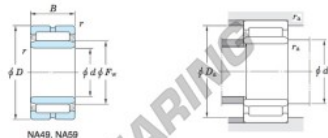

Rolamento de rolos NA5916-JTEKT - NA5916-JTEKT

<https://www.123rolamento.pt/rolamento-mancal/rolamento-rolos/rolos/na5916-jtekt>

Machined ring needle roller bearings Koyo

F_w 29 ~ 37 mm

With inner ring

Boundary dimensions (mm)				Basic load ratings (kN)			Limiting speeds¹⁾ (min⁻¹)		Bearing No.
F_w	d	D	B	C_r	C_{10}	Oil lub.	Without inner ring	Without inner ring	
90	80	110	40	114.0	232.0	5 100	—	—	
Mounting dimensions (mm)				(Refer.) Mass (kg)		(Refer.) Applicable inner ring No.			
With inner ring				Without inner ring	With inner ring				
NA5916				85	105	1	0.681	1.09	IRM809040

CARACTERÍSTICAS DO PRODUTO

Marca	JTEKT
Nº Ean13	3663952483993
Diâmetro interior	80 mm
Diâmetro exterior	110 mm
Espessura	40 mm
Peso	1090 g
Embalagem	1

contato@123rolamento.pt

CRT4 de Lesquin 60 Rue Du Haut De Sainghin 59273 Fretin FRANCE