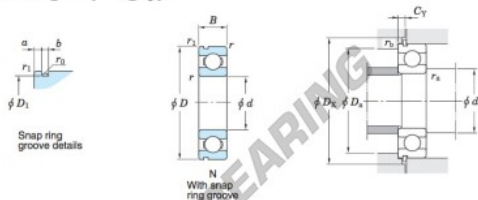

Rolamento esfera carreira simple 6306-N-JTEKT - 6306-N-JTEKT

<https://www.123rolamento.pt/rolamento-mancal/rolamento-esferas/carreira-simple/6306-n-jtekt>

Single-row deep groove ball bearings — Koyo
snap ring groove type
locating snap ring type

| Boundary dimensions (mm) | | | Basic load ratings (kN) | | | Factor | | Limiting speeds (min ⁻¹) | | Bearing No. | | D ₁ max. |
|--------------------------|----|----|-------------------------|----------------|------|------------------|----------------|--------------------------------------|----------|-----------------------|-------------------------|---------------------|
| d | D | B | r | r ₁ | C | C _{10r} | f _s | Grease lub. | Oil lub. | With snap ring groove | With locating snap ring | |
| 30 | 72 | 19 | 1.1 | 0.5 | 26.7 | 15.0 | 13.3 | 9 600 | 12 000 | 6306N | | 68.81 |

| Dimensions of snap ring groove (mm) | | | Dimensions of locating snap ring (mm) | | Mounting dimensions (mm) | | | | | | (Refer.) Mass (kg) | (Refer.) Bearing No. | |
|-------------------------------------|-------|----------------|---------------------------------------|-------|--------------------------|----------------|----------------|----------------|----------------|----------------|--------------------|----------------------|-------|
| a | b | r ₀ | D ₂ | f | d ₄ | D ₄ | D ₃ | C _γ | r ₃ | r ₄ | r ₅ | | |
| max. | ±0.15 | max. | max. | ±0.05 | max. | max. | min. | max. | max. | max. | max. | 0.346 | 6306N |
| 3.28 | 2.05 | 0.6 | 78.6 | 1.65 | 36.5 | 65.5 | 80 | 4.67 | 1 | 0.5 | | | |