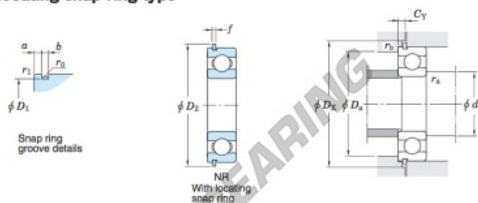

Rolamento esfera carreira simple 60-32-NR-JTEKT - 60-32-NR-JTEKT

<https://www.123rolamento.pt/rolamento-mancal/rolamento-esferas/carreira-simple/60-32-nr-jtekt>

Single-row deep groove ball bearings ——— Koyo
snap ring groove type
locating snap ring type

| Boundary dimensions (mm) | | | | Basic load ratings (kN) | | | Factor | | Limiting speeds (min ⁻¹) | | Bearing No. | | |
|--------------------------|----|----|---|-------------------------|------------------|----------------|-------------|----------|--------------------------------------|-------------------------|---------------------|--|--|
| d | D | B | r | C | C _{10r} | f _s | Grease lub. | Oil lub. | With snap ring groove | With locating snap ring | D ₁ max. | | |
| 32 | 58 | 13 | 1 | 15.0 | 9.15 | 14.5 | 12 000 | 14 000 | | 60/32NR | 55.6 | | |

| Dimensions of snap ring groove (mm) | | | Dimensions of locating snap ring (mm) | | Mounting dimensions (mm) | | | | | | | (Refer.) Mass (kg) | (Refer.) Bearing No. |
|-------------------------------------|-----|----------------|---------------------------------------|------|--------------------------|-----------------|-----------------|----------------|-----------------|-----------------|-------|--------------------|----------------------|
| a | b | r ₀ | D ₂ | f | d _{4a} | D _{4a} | D _{4c} | C _Y | r _{6a} | r _{6b} | | | |
| 2.08 | 1.5 | 0.4 | 63.7 | 1.07 | 37 | 53 | 64.5 | 2.9 | 1 | 0.5 | 0.127 | 60/32N | |