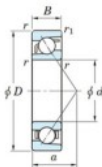

Rolamento esfera carreira simple 7307-FY-JTEKT - 7307-FY-JTEKT

<https://www.123rolamento.pt/rolamento-mancal/rolamento-esferas/carreira-simple/7307-fy-jtekt>

Boundary dimensions

Single row angular bearing

Bearing No.	Boundary dimensions(mm)					Basic load ratings(kN)		Fatigue load limit(kN)		factor	Limiting speeds(min-1) Grease/oil
	d	D	B	r1(max)	r1(min)	Cr	Cor	Ca	Co		
7307 FY	35	80	21	1.5	1	44.2	22	1.55	-	-	10000