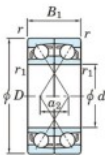

Rolamento esfera carreira simple 7307-DF-JTEKT - 7307-DF-JTEKT

<https://www.123rolamento.pt/rolamento-mancal/rolamento-esferas/carreira-simple/7307-df-jtekt>

Boundary dimensions

Regular ball bearings Face to face (DF)

Bearing No.	Boundary dimensions(mm)						Basic load ratings(kN)		Fatigue load limit(kN)		Limiting speeds(min-1)	
	d	D	B	r1(min)	r1(max)	r1	Cr	Cor	C0	F0	Grease lub.	Oil lub.
7307DF	35	80	42	1.6	1		81.1	52.8	3.95	-	6500	