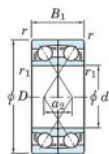

Rolamento esfera carreira simple 7005-CDF-FY-JTEKT - 7005-CDF-FY-JTEKT

<https://www.123rolamento.pt/rolamento-mancal/rolamento-esferas/carreira-simple/7005-cdf-fy-jtekt>

Boundary dimensions

Single ball bearings Face to face (DF)

Bearing No.	Boundary dimensions (mm)					Basic load ratings (kN)		Fatigue load limit (kN) C ₁₀	factor f ₀	Limiting speeds (min ⁻¹) Grease lub.
	d	D	B	r1 (mm)	r1 (mm)	C _r	C _{0r}			
7005CDF FY	25	47	24	0.6	-	24.9	16	1	14.7	18000