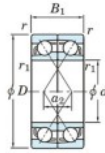

Rolamento esfera carreira simple 7211-DF-FY-JTEKT - 7211-DF-FY-JTEKT

<https://www.123rolamento.pt/rolamento-mancal/rolamento-esferas/carreira-simple/7211-df-fy-jtekt>

Boundary dimensions

40° guide ball bearings Face to face (DF)

Bearing No.	Boundary dimensions(mm)					Basic load ratings(kN)		Fatigue load factor		Limiting speeds(min-1)
	d	D	B	r (mm)	r1 (mm)	Cr	Cor	Cu	f0	Grease lub.
7211DF FY	55	100	42	1.5	-	98.9	74.2	4.6	-	6100