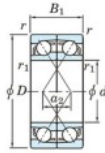

Rolamento esfera carreira simple 7215-CDF-FY-JTEKT - 7215-CDF-FY-JTEKT

<https://www.123rolamento.pt/rolamento-mancal/rolamento-esferas/carreira-simple/7215-cdf-fy-jtekt>

Boundary dimensions

Wider ball bearings Face to face (FF)

Bearing No.	Boundary dimensions(mm)					Basic load ratings(kN)		Fatigue load factor		Limiting speeds(min-1)
	d	D	B	r1(min)	r1(max)	Cr	Cor	CU	FO	Grease lub.
7215CDF FY	75	130	50	1.5	-	175	141	8.95	14.6	6400