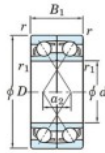

## Rolamento esfera carreira simple 7072-DF-FY-JTEKT - 7072-DF-FY-JTEKT

<https://www.123rolamento.pt/rolamento-mancal/rolamento-esferas/carreira-simple/7072-df-fy-jtekt>

Boundary dimensions

Wider ball bearings Face to face (DF)

Bearing No.	Boundary dimensions(mm)					Basic load ratings(kN)		Fatigue load factor		Limiting speeds(min-1)
	d	D	B	r1(min)	r2(min)	C0	C0R	C0L	f0	Grease Lub.
7072DF FY	360	540	164	5	-	1050	1830	44.5	-	800